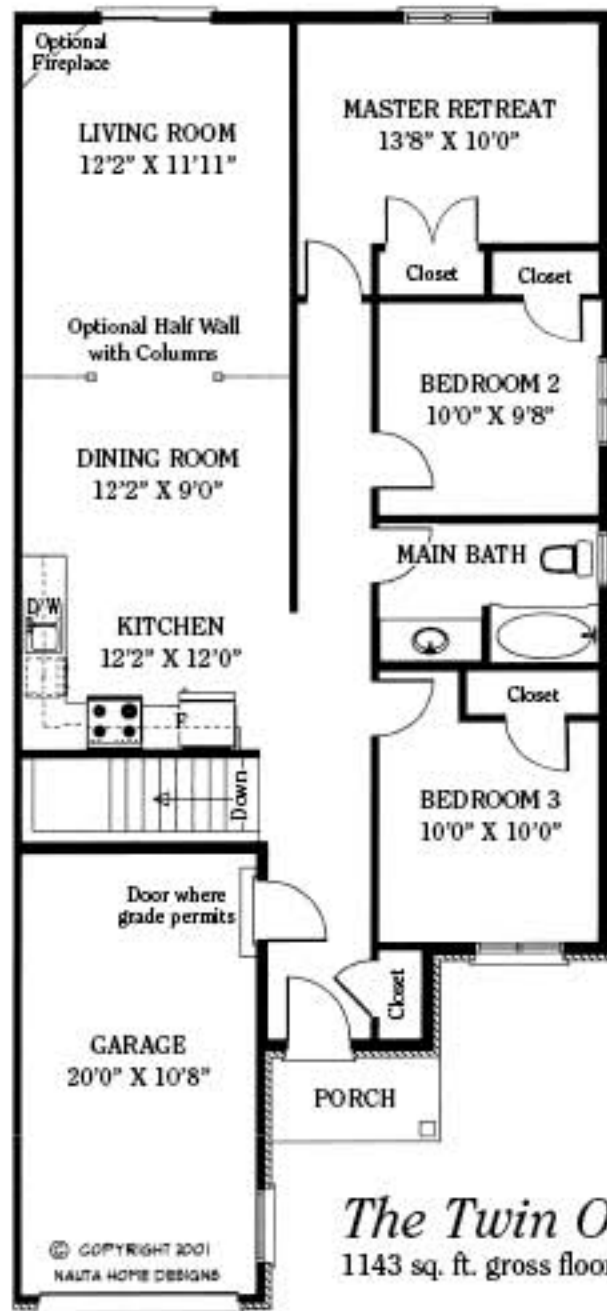

The Twin Oaks

**Semi-Detached
Bungalow**

1143 sq. ft.
Elevation B

Artist's concept only. All measurements and specifications are approximate and subject to change or modification without notice.

The Twin Oaks

The Twin Oaks "A"
1143 sq. ft. gross floor area

THE TWIN OAKS
Elevation A

The Twin Oaks "B"
1143 sq. ft. gross floor area