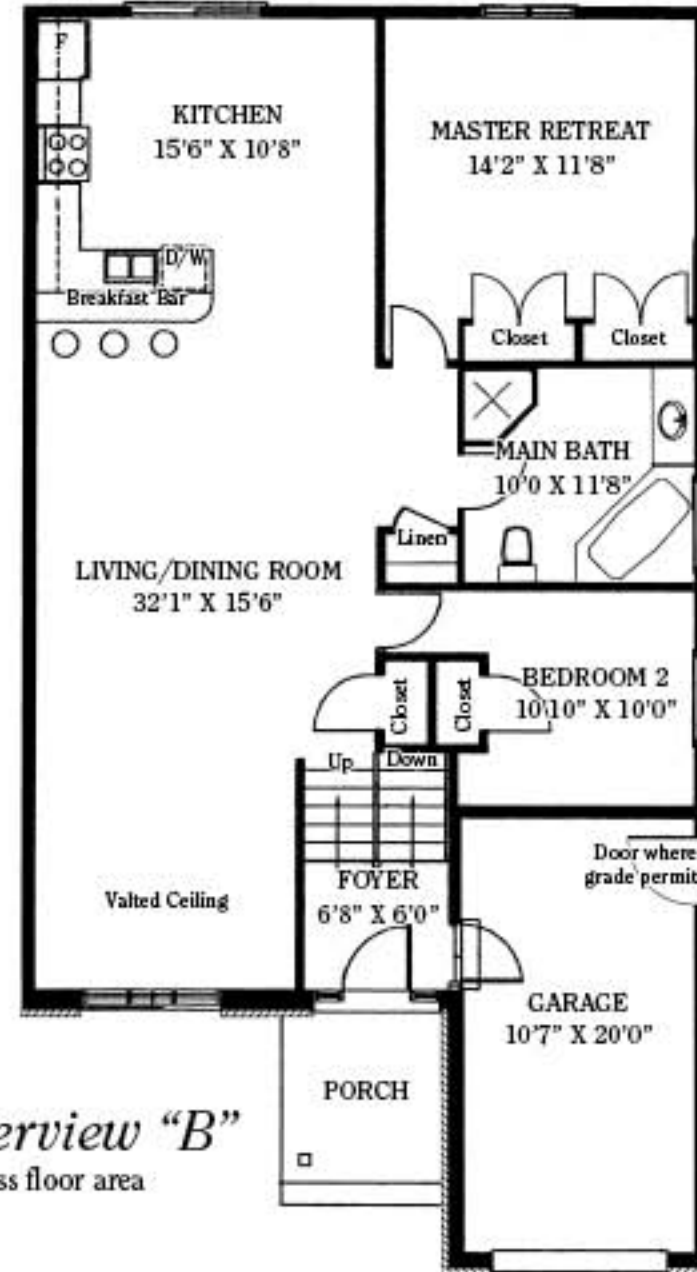

# *The Riverview*

***Semi-Detached  
Raised Bungalow***

***1319 sq. ft.***

Model concept only. All measurements and specifications are approximate and subject to change without notice.

# The Riverview

*The Riverview "A"*  
1319 sq. ft. gross floor area

*The Riverview "B"*  
1319 sq. ft. gross floor area

*Option "C"*