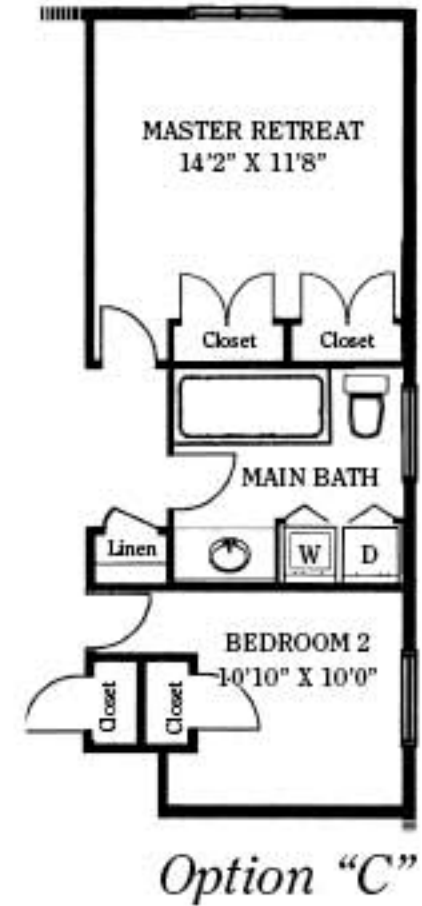

# *The Riverview*

***Semi-Detached  
Raised Bungalow***

***1319 sq. ft.***

Model concept only. All measurements and specifications are approximate and subject to change without notice.

# The Riverview

*The Riverview "A"*  
1319 sq. ft. gross floor area

*The Riverview "B"*  
1319 sq. ft. gross floor area

*Option "C"*