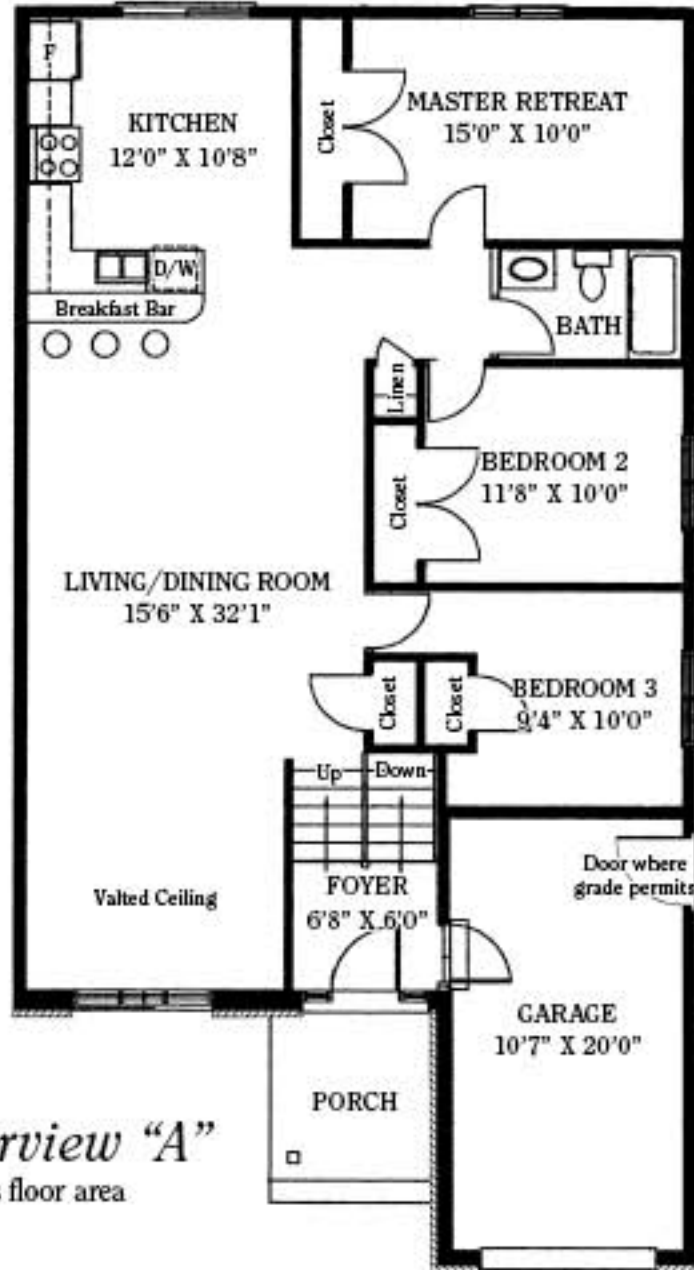

# *The Riverview*

***Semi-Detached  
Raised Bungalow***

***1319 sq. ft.***

Model concept only. All measurements and specifications are approximate and subject to change without notice.

# The Riverview

*The Riverview "A"*  
1319 sq. ft. gross floor area

*The Riverview "B"*  
1319 sq. ft. gross floor area

*Option "C"*