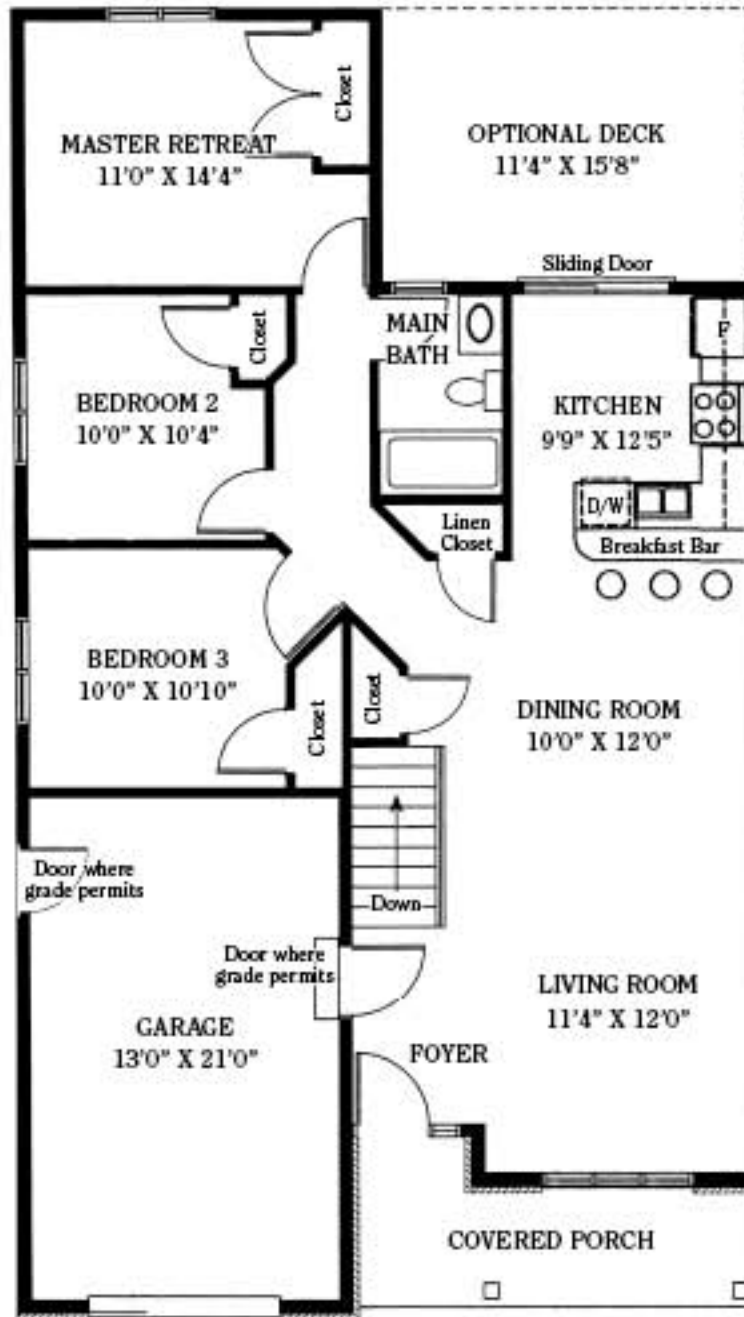

The Lavender

**Semi-Detached
Bungalow**

1177 sq. ft.

Model concept only. All measurements and specifications are approximate and subject to change or modification without notice.

The Lavender

The Lavender "A"
 1177 sq. ft. gross floor area

The Lavender "B"
 1177 sq. ft. gross floor area